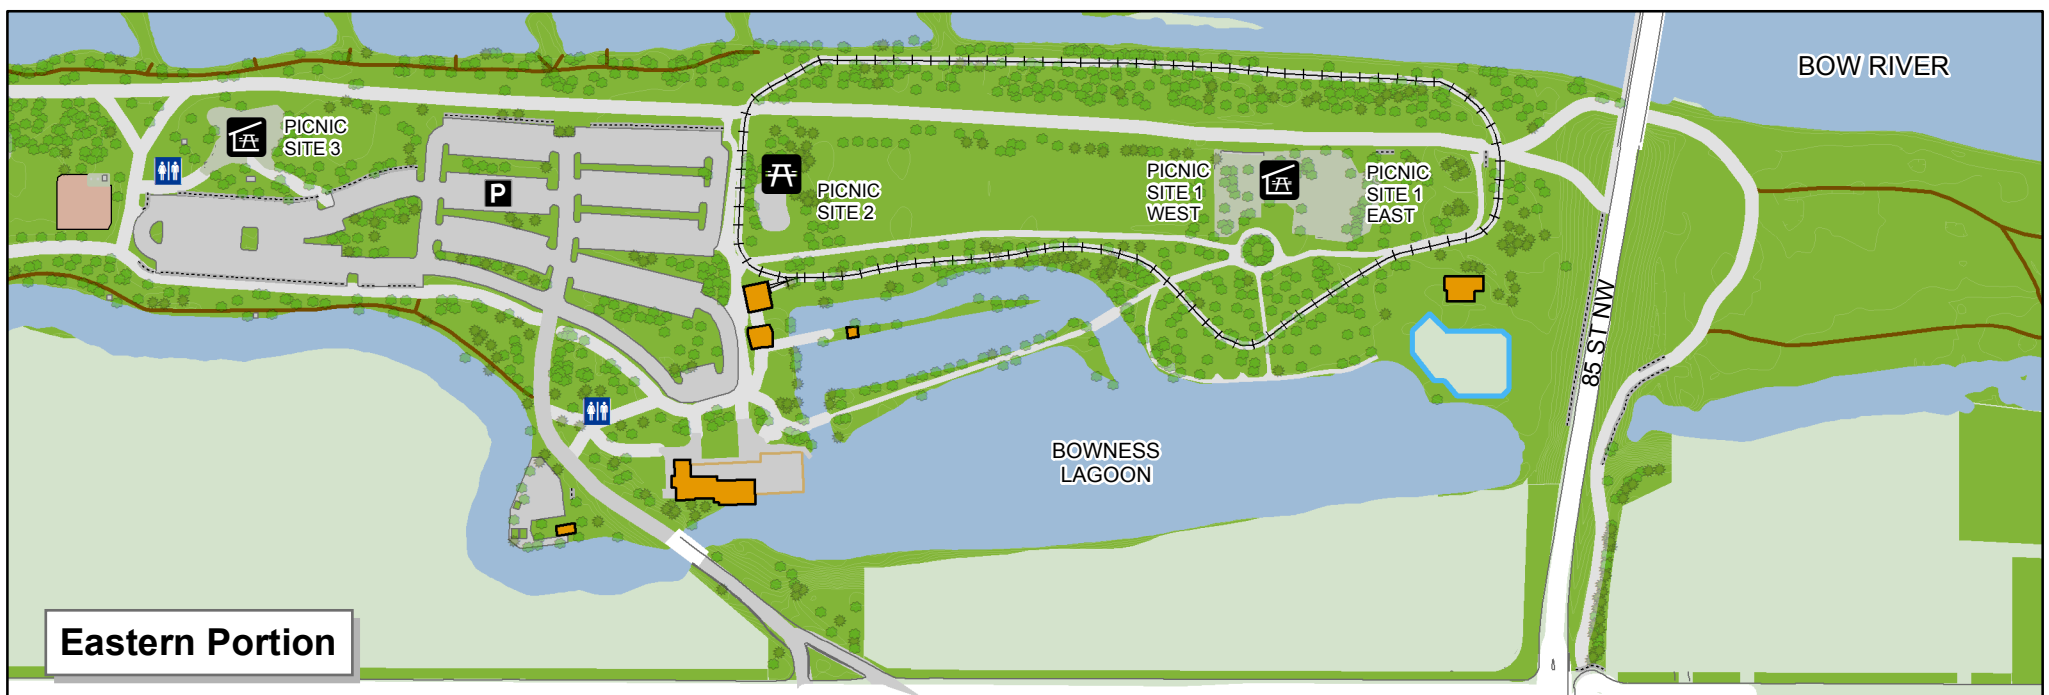

# Bowness Park

LEGEND	
	PICNIC AREA
	GAZEBO/ SHELTER
	PUBLIC WASHROOM
	BUILDING
	PLAYGROUND
	WADING POOL
	PARKING LOT/ ROADWAY
	PATH
	TRAILS
	FENCE
	MINI-TRAIN TRACK

Western Portion

Eastern Portion