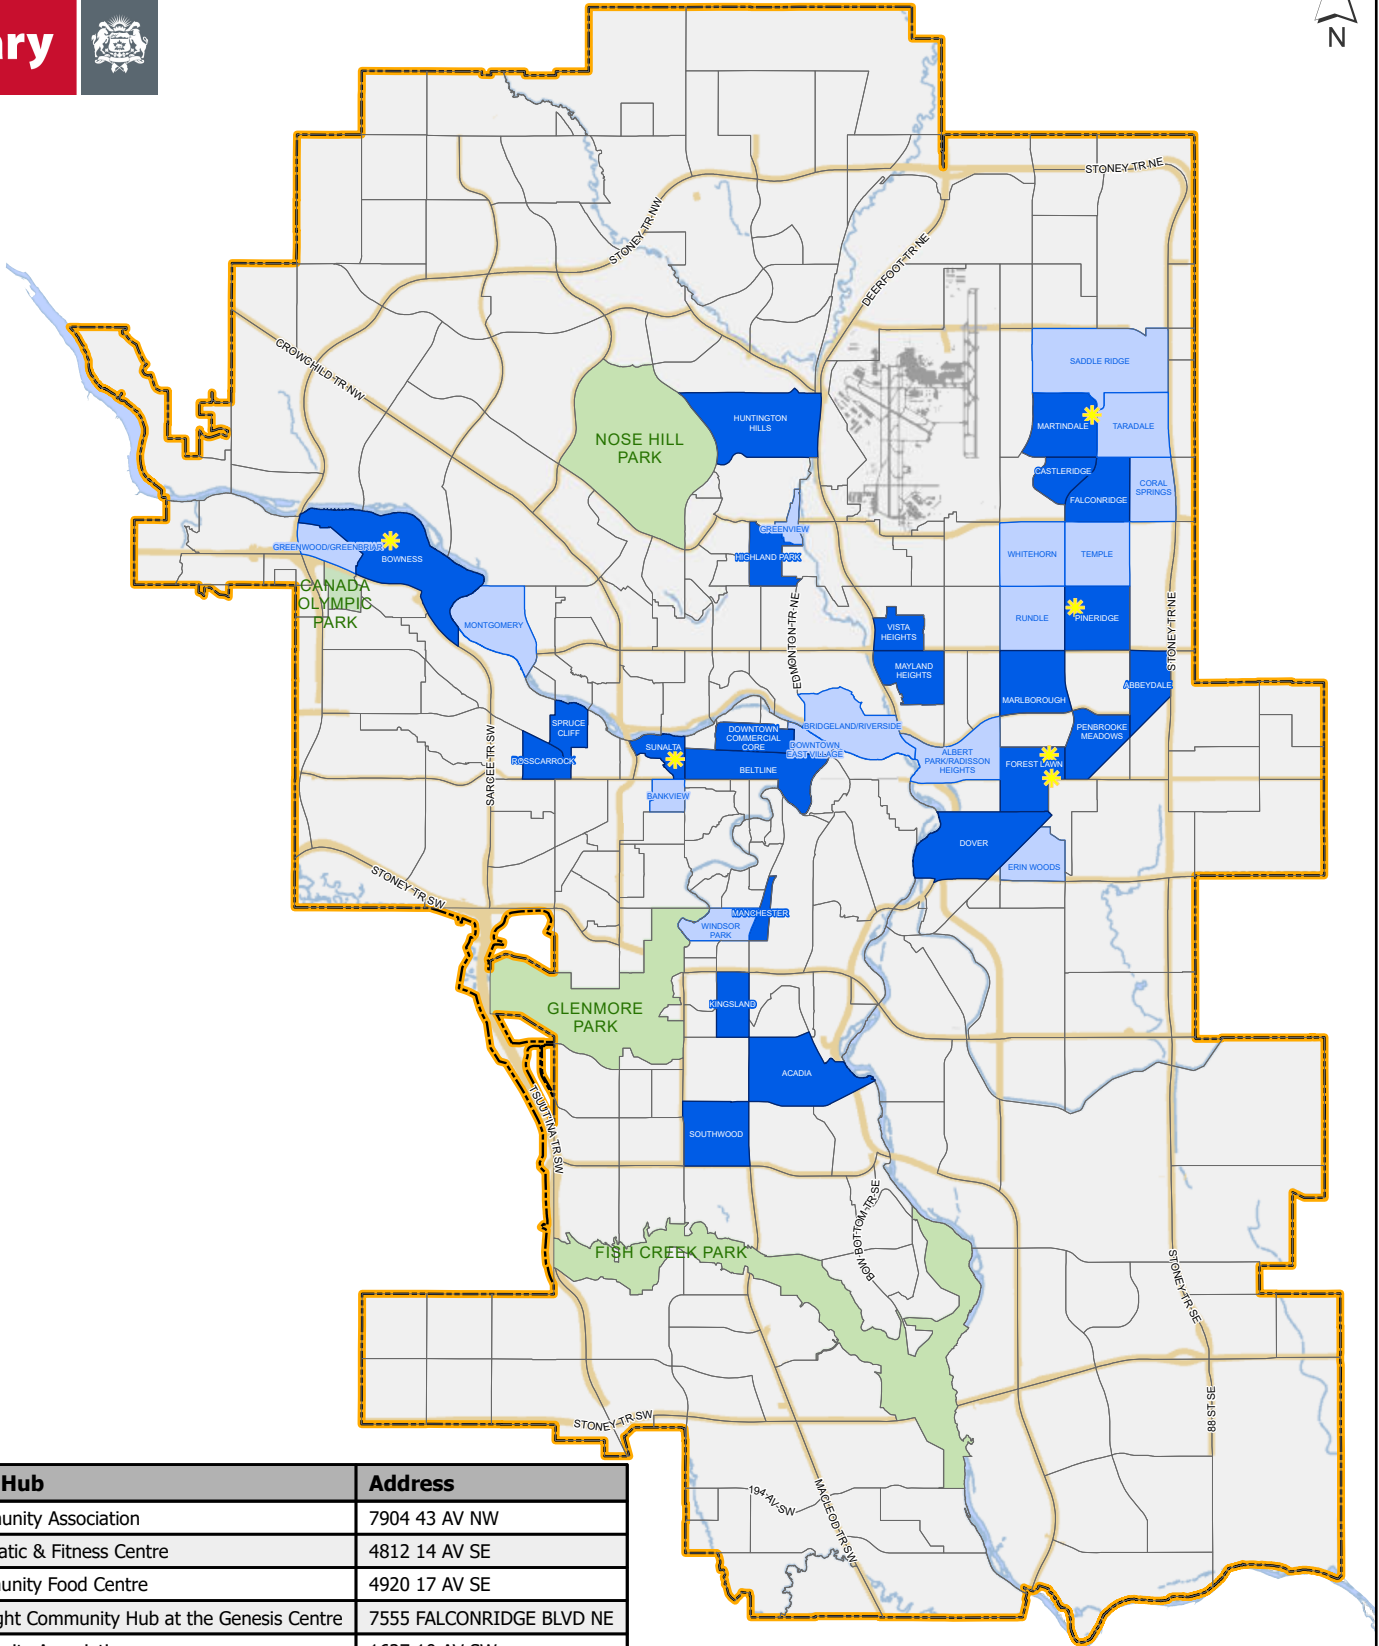

Community Social Worker Locations in Calgary

Community Hub	Address
Bowness Community Association	7904 43 AV NW
Bob Bahan Aquatic & Fitness Centre	4812 14 AV SE
The Alex Community Food Centre	4920 17 AV SE
North of McKnight Community Hub at the Genesis Centre	7555 FALCONRIDGE BLVD NE
Sunalta Community Association	1627 10 AV SW
Village Square Leisure Centre	2623 56 ST NE

Scale = 1:190,000

Community Hubs Initiative Location

Communities where a Community Social Worker (CSW) is engaging directly in community development activities.

Communities where residents can apply for CSW small grants, ask questions about community development, or become a CSW program volunteer.