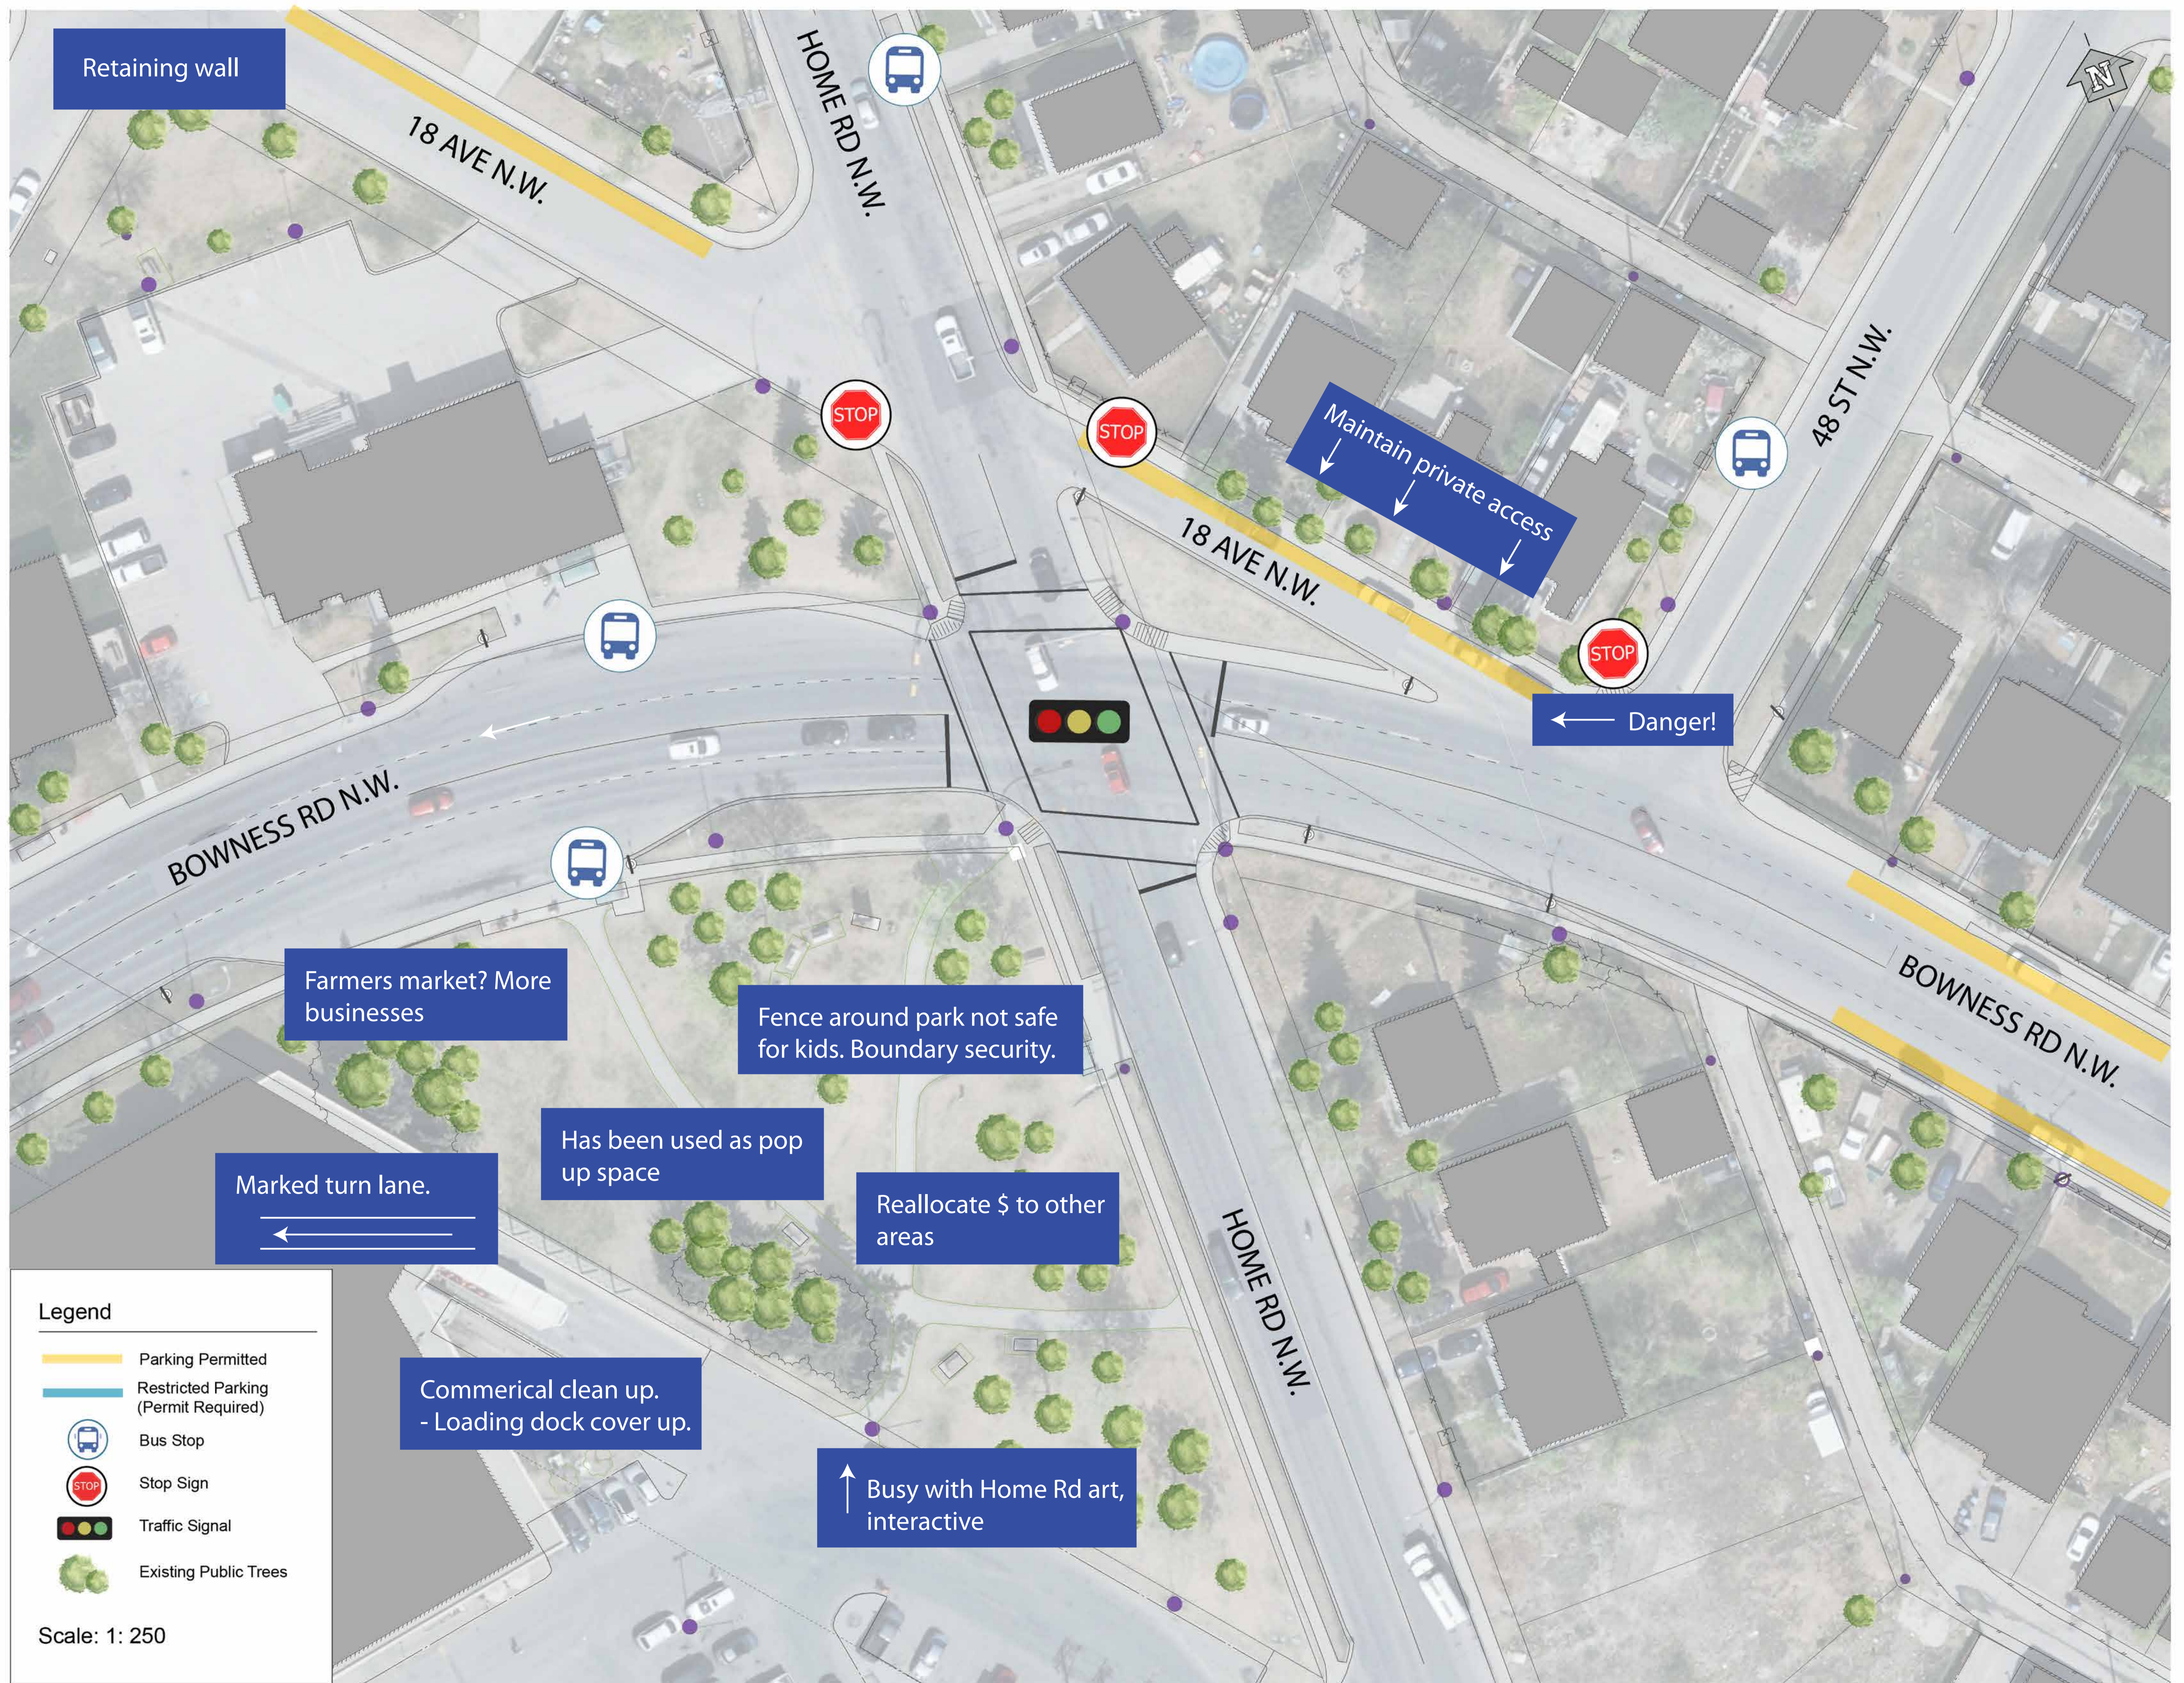

Placemaking

Placemaking is inspired by a community's character, infrastructure and amenities to create public spaces that promote health, happiness and well being.

The project team has identified four areas that might be enhanced through programming, features or design.

Please tell us what type of plants, features or activities you envision in these areas.

PLACEMAKING FEEDBACK

MONTGOMERY MAIN STREET - BOWNESS ROAD N.W.
WEST SECTION (BOWNESS ROAD N.W. & HOME ROAD N.W.)

 Placemaking comments

PLACEMAKING FEEDBACK

MONTGOMERY MAIN STREET - BOWNESS ROAD N.W. EAST SECTION (46 STREET N.W. - 44 STREET N.W.)

Placemaking comments
 ● ● Dots indicate that participants placed dot stickers on those comments to show agreement or support