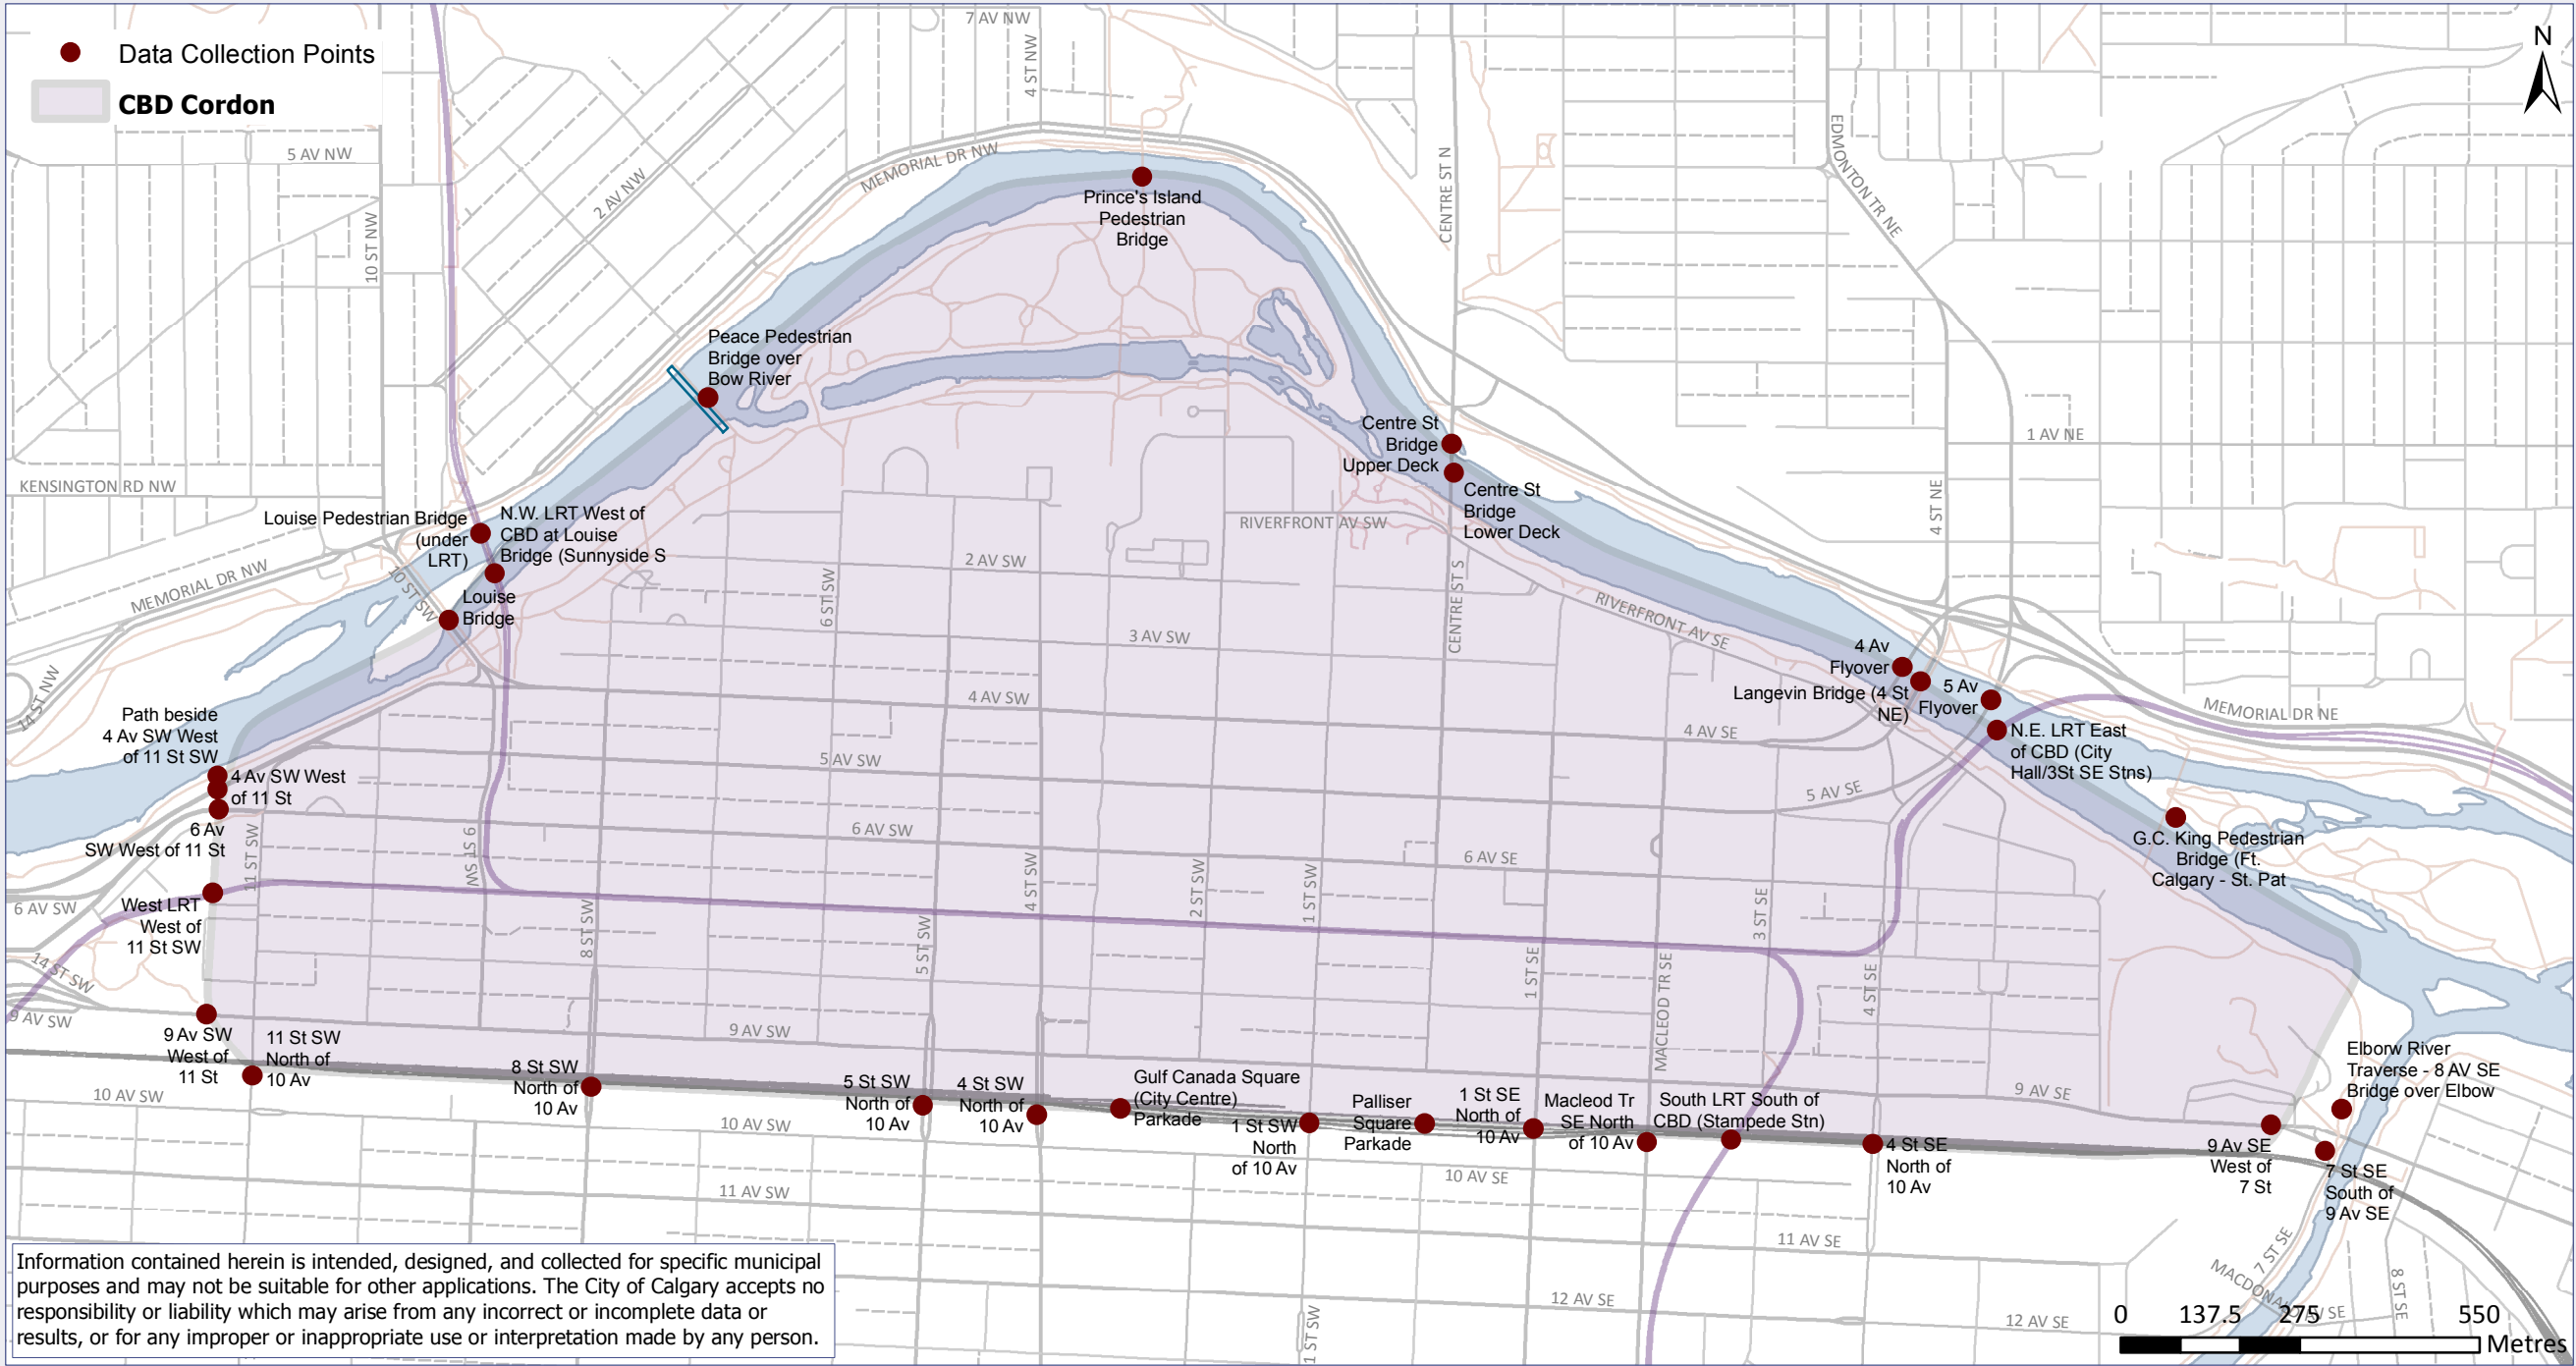

Calgary Downtown Screenline Collection Points

Information contained herein is intended, designed, and collected for specific municipal purposes and may not be suitable for other applications. The City of Calgary accepts no responsibility or liability which may arise from any incorrect or incomplete data or results, or for any improper or inappropriate use or interpretation made by any person.