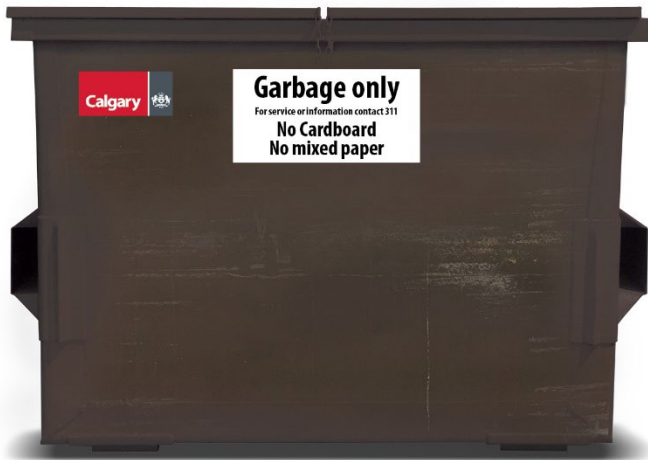

4 Yard Bins

Please note the 4 yard bin is the maximum size available for composting service. If you are in need of a larger bin for yard waste, our roll-off bins may be an alternative option.

Width – 6'8"

Length – 4'9"

Height – 4'3"

With wheels – 4'11"

6 Yard Bins - No food and yard waste bins available in this size.

Width – 6'8"

Length – 5'4"

Height – 5'3"

8 Yard Bins - No food and yard waste bins available in this size.