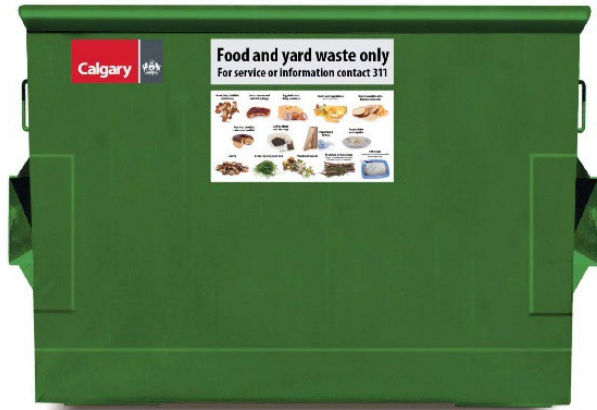

City of Calgary commercial bin dimensions

Below are the different types of City dumpsters. Bins are available for garbage, recycling and composting service.

Please note that bins pictured may vary slightly. Additional accessories such as lids and wheels may be available upon request.

Bin type	Dimensions (approximate size)
<p>2 Yard Bins</p> 	<p>Width – 6’8”</p> <p>Length – 2’10”</p> <p>Height – 3’9”</p> <p>With wheels – 4’5”</p>

3 Yard Bins

Width – 6’8”

Length – 3’9”

Height – 4’3”

With wheels – 4’11”

4 Yard Bins

Please note the 4 yard bin is the maximum size available for composting service. If you are in need of a larger bin for yard waste, our roll-off bins may be an alternative option.

Width – 6'8"